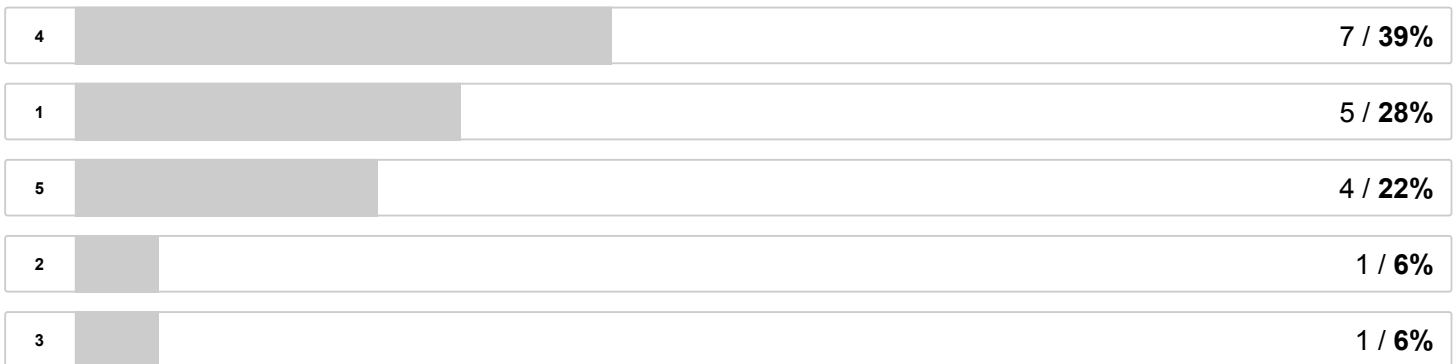

12 out of 26 people answered this question

Imagine you are just **visiting** Mammoth. What elements might be important to **visitors** in a future **Mobility Hub**?

11 out of 26 people answered this question

Review the **village mobility hub** conceptual site plan. Are we on the right track?

18 out of 26 people answered this question

Average: 3.22

Needs Improvement

Looks Good

Review the **transit/trail hub concepts**. Are we on the right track?

18 out of 26 people answered this question

Average: 3.33

Needs Improvement

Looks Good

Are we on the right track with the conceptual new **gondola routes & stations**?

15 out of 26 people answered this question