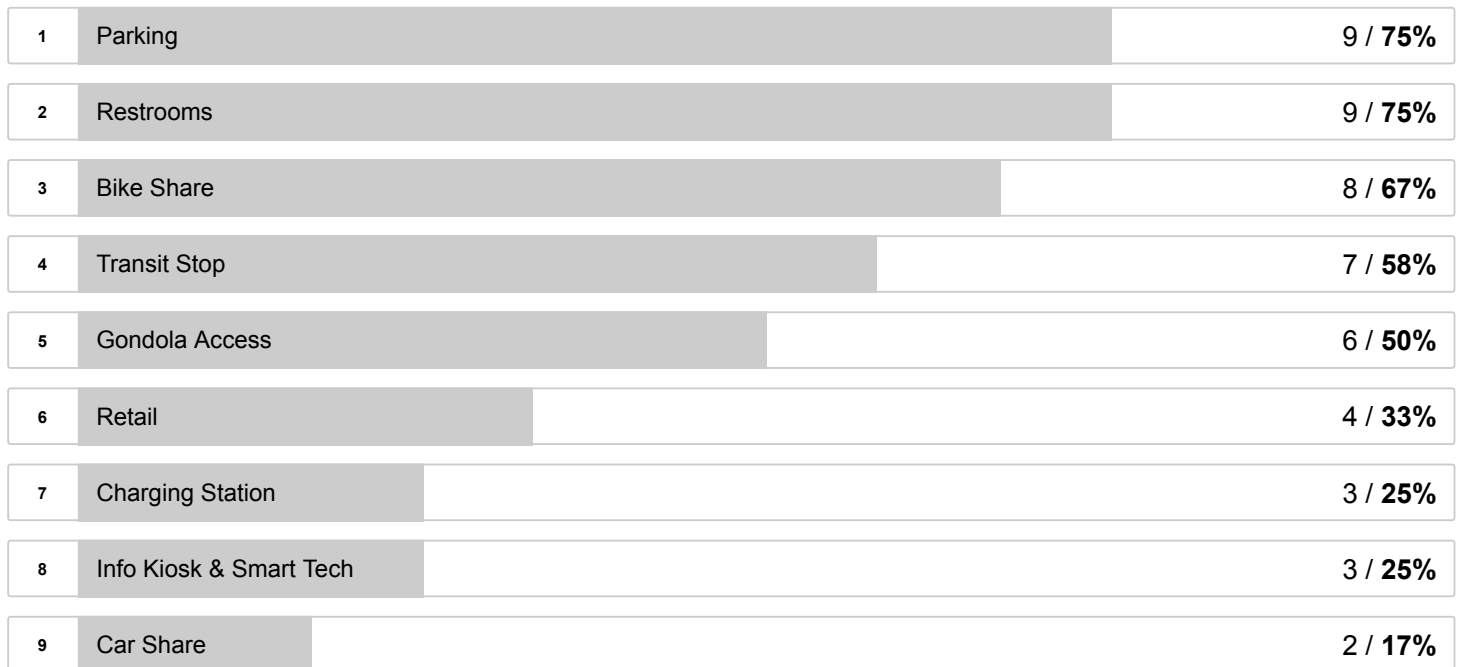

Review the **town center mobility hub** conceptual site plan. Are we on the right track?

18 out of 26 people answered this question

Average: 2.67

What elements might you use in the future in a **Mobility Hub**?

12 out of 26 people answered this question

Imagine you are just **visiting** Mammoth. What elements might be important to **visitors** in a future **Mobility Hub**?

11 out of 26 people answered this question