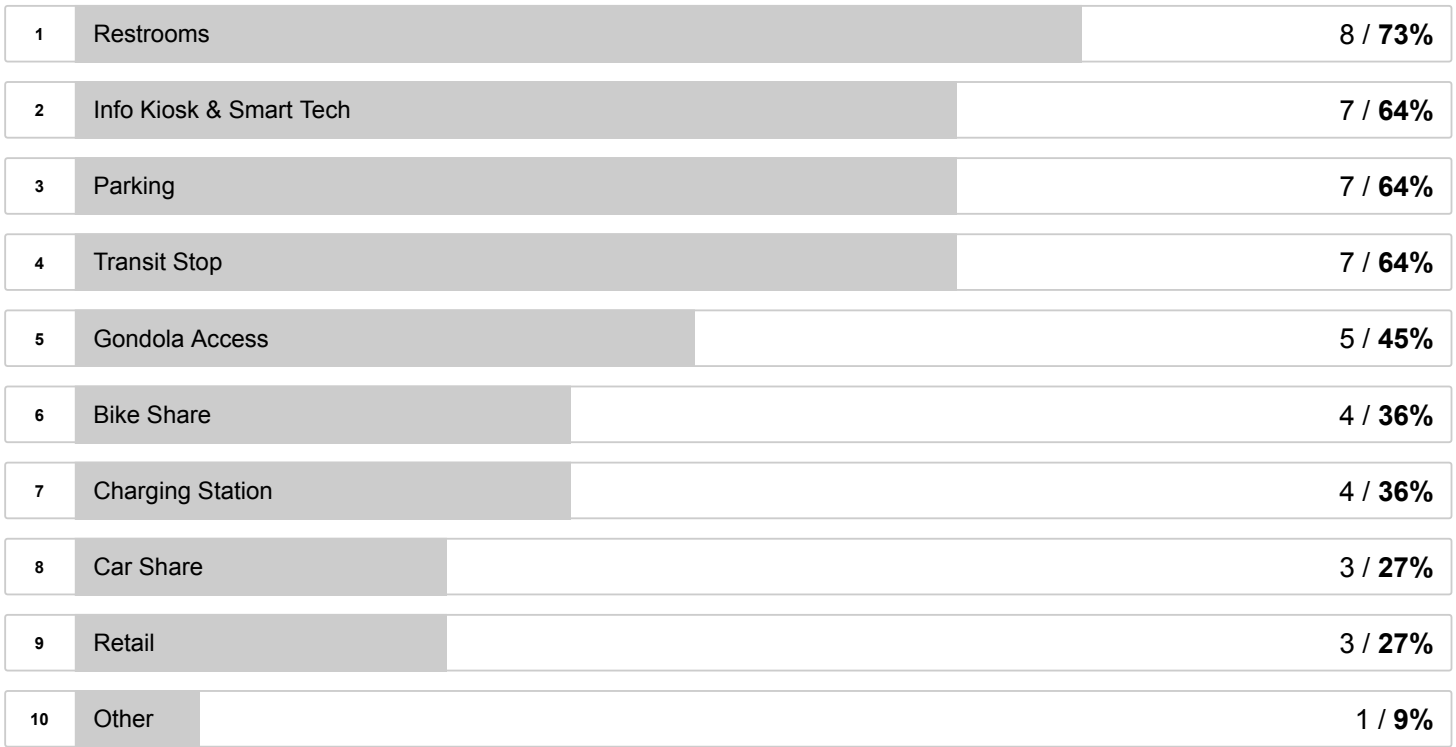

Review the **town center mobility hub** conceptual site plan. Are we on the right track?

18 out of 26 people answered this question

Average: 2.67

What elements might you use in the future in a **Mobility Hub**?

12 out of 26 people answered this question

Imagine you are just **visiting** Mammoth. What elements might be important to **visitors** in a future **Mobility Hub**?

11 out of 26 people answered this question