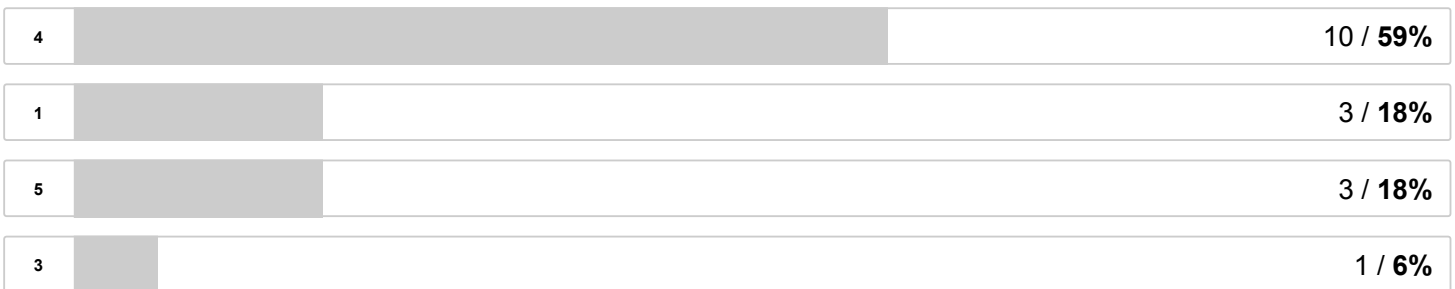

Average: 3.33

Needs Improvement

Looks Good

The plan recommends the Town complete **three loop trails**. Are we on the right track?

17 out of 26 people answered this question

Average: 3.59

Needs Improvement

Looks Good